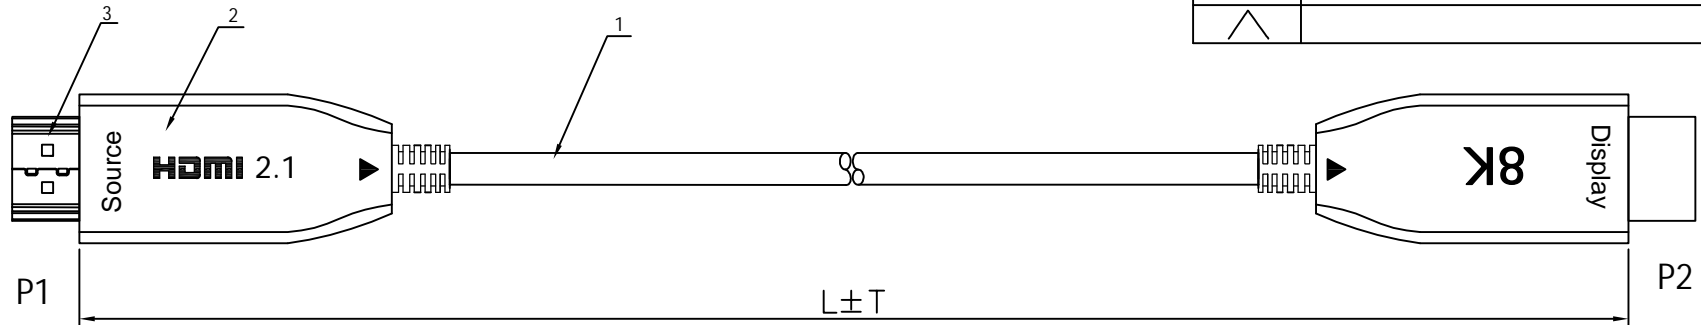

REV	DESCRIPTION
^	

Product family	
L=1-50M	T=3-50CM

NOTE:

1. Rated temperature: 80°C
2. Rated voltage: 30V
3. Reference standard: High-Definition Multimedia Interface Specification Version 2.1
4. Full RoHS compliant
5. 8K@60HZ 4K@120HZ Resolution Support
6. Color Spaces YUV 4:4:4 Support
7. HDCP2.2 Support
8. Both Way EDID Support

PIN OUT

CABLE STRUCTURE

		DESCRIPTION	HDMI2.1 OPTICAL CABLE			
		PRODUCT NO.				
		CONSUMER				
DRAW		DATE	2022/11/14	REV.	A/1	
CHECK		SHEET	1/1	UNIT	mm	
APP.		SCALE				

NO.	PART NO.	PART NAME	MATERIAL	Q' TY	REMARKS
3		COON	IRON PLUG	2	GOLDEN
2		DUST COVER	METAL	2	GREY
1		CABLE	(2C*30#+DA)+4C*30#+1C*26#+0ptical Fiber0M3*4 +FILLER+AL MLAR OD: 4.8MM	1	BLACK