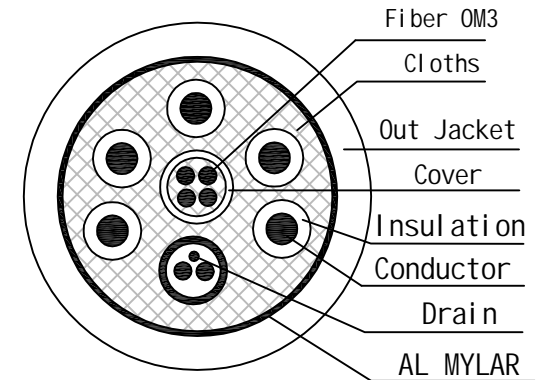

REV	DESCRIPTION
^	

Product family	
L=1-50M	T=3-50CM

NOTE:

1. Rated temperature: 80°C
2. Rated voltage: 30V
3. Reference standard: High-Definition Multimedia Interface Specification Version 2.1
4. Full RoHS compliant
5. 8K@60HZ 4K@120HZ Resolution Support
6. Color Spaces YUV 4:4:4 Support
7. HDCP2.2 Support
8. Both Way EDID Support

PIN OUT

CABLE STRUCTURE

		DESCRIPTION	HDMI2.1 OPTICAL CABLE			
		PRODUCT NO.				
		CONSUMER				
DRAW		DATE	2022/11/14	REV.	A/1	
CHECK		SHEET	1/1	UNIT	mm	
APP.		SCALE				

NO.	PART NO.	PART NAME	MATERIAL	Q' TY	REMARKS
3		COON	IRON PLUG	2	GOLDEN
2		DUST COVER	METAL	2	GREY
1		CABLE	(2C*30#+DA)+4C*30#+1C*26#+0ptical Fiber0M3*4 +FILLER+AL MLAR OD: 4.8MM	1	BLACK