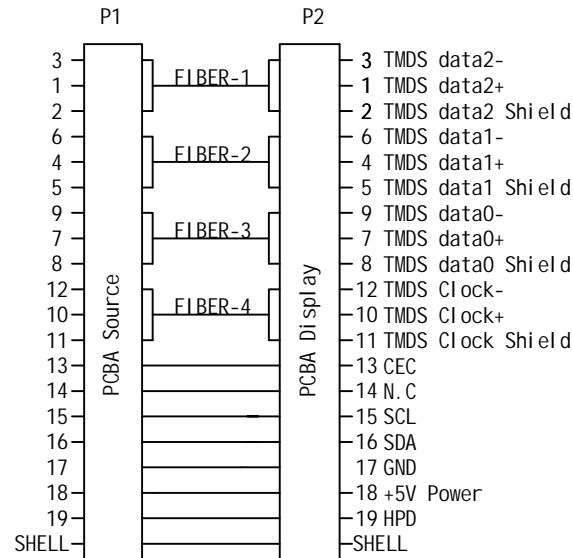

REV	DESCRIPTION
^	

Product family	
L=1-50M	T=3-50CM

NOTE:

1. Rated temperature: 80°C
2. Rated voltage: 30V
3. Reference standard: High-Definition Multimedia Interface Specification Version 2.1
4. Full RoHS compliant
5. 8K@60HZ 4K@120HZ Resolution Support
6. Color Spaces YUV 4:4:4 Support
7. HDCP2.2 Support
8. Both Way EDID Support

PIN OUT

CABLE STRUCTURE

		DESCRIPTION	HDMI2.1 OPTICAL CABLE			
		PRODUCT NO.				
		CONSUMER				
DRAW		DATE	2022/11/14	REV.	A/1	
CHECK		SHEET	1/1	UNIT	mm	
APP.		SCALE				

NO.	PART NO.	PART NAME	MATERIAL	Q' TY	REMARKS
3		COON	IRON PLUG	2	GOLDEN
2		DUST COVER	METAL	2	GREY
1		CABLE	(2C*30#+DA)+4C*30#+1C*26#+0ptical Fiber0M3*4 +FILLER+AL MLAR OD: 4.8MM	1	BLACK