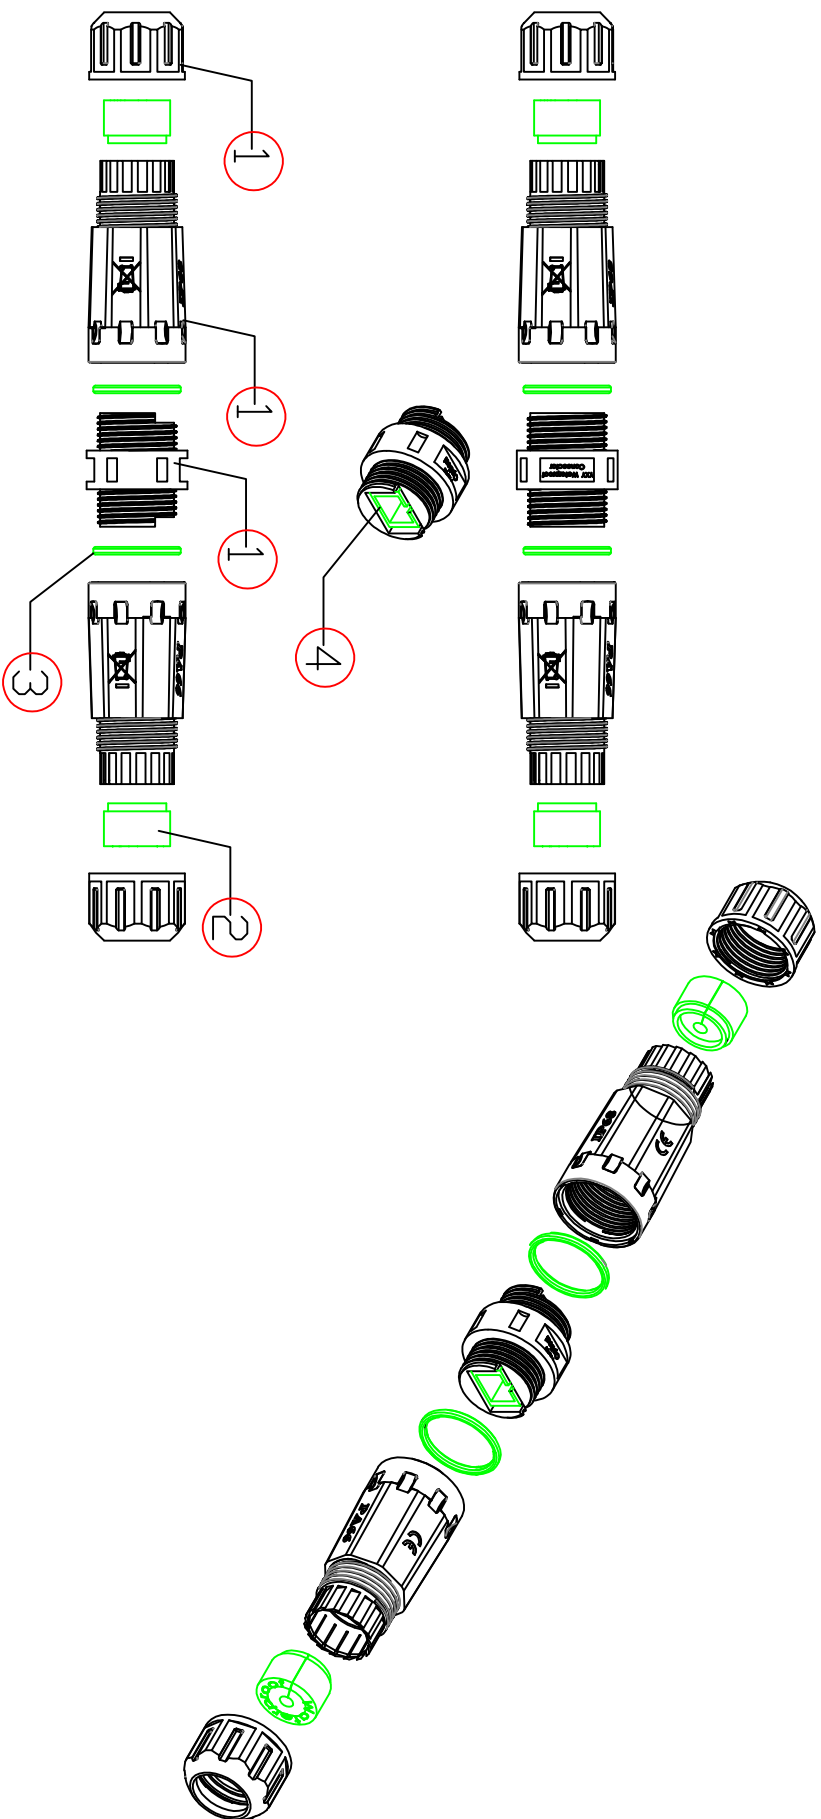

M20
IP68

P1 — P2

1 — 1

④	SC APC 单工接头	1pcs
③	O-type silicone ring	4pcs
②	Circular rubber ring	2pcs
①	Nylon PA66	

4	FRIST EDITION	ZP	2017/3/30
REV.	DESCRIPTION	C.N.	DATE
<p>THESE DRAWINGS AND SPECIFICATIONS ARE THE PROPERTY OF WIRETEK CO-OPERATOR LIMITED AND SHALL NOT BE REPRODUCED COPIED OR USED IN ANY MANNER WITHOUT THE PRIOR WRITTEN CONSENT OF WIRETEK COMPANY LIMITED.</p>			
TITLE		M20 SC 单工 WATERPROOF CONNECTOR	
UNLESS OTHERWISE SPECIFIED: DIMENSIONS ARE IN MILLIMETERS		TITLE	
ANGULAR TOLERANCE: ±1.0°		CONF.	
DIMENSIONS		DR.	
0.00 TO 30.00mm	±0.10mm	APPD.	
30.01 TO 80.00mm	±0.13mm		
80.01 TO 150.00mm	±0.15mm		
150.01mm +	±0.20mm		
MATERIAL		PART NO.	
FINISH		SCALE	
FINISH		SHEET 1 / 1	
		UNIT MM	
		SIZE A4	
		REV. A	