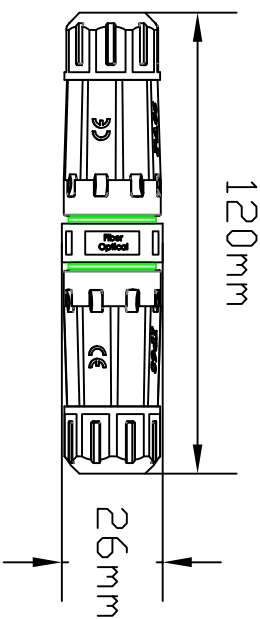

M20
IP68

P1 — P2

1 — 1

④	SC APC 单工接头	1pcs
③	O-type silicone ring	4pcs
②	Circular rubber ring	2pcs
①	Nylon PA66	

4	FRIST EDITION	ZP	2017/3/30
REV.	DESCRIPTION	C.N.	DATE
<p>THESE DRAWINGS AND SPECIFICATIONS ARE THE PROPERTY OF WIRETEK CO-OPERATOR LIMITED AND SHALL NOT BE REPRODUCED COPIED OR USED IN ANY MANNER WITHOUT THE PRIOR WRITTEN CONSENT OF WIRETEK COMPANY LIMITED.</p>			
TITLE		M20 SC 单工 WATERPROOF CONNECTOR	
UNLESS OTHERWISE SPECIFIED: DIMENSIONS ARE IN MILLIMETERS		TITLE	
ANGULAR TOLERANCE: ±1.0°		CONF.	
DIMENSIONS		DR.	
0.00 TO 30.00mm	±0.10mm	APPD.	
30.01 TO 80.00mm	±0.13mm		
80.01 TO 150.00mm	±0.15mm		
150.01mm +	±0.20mm		
MATERIAL		PART NO.	
FINISH		SCALE	
FINISH		SHEET 1 / 1	
		UNIT MM	
		SIZE A4	
		REV. A	