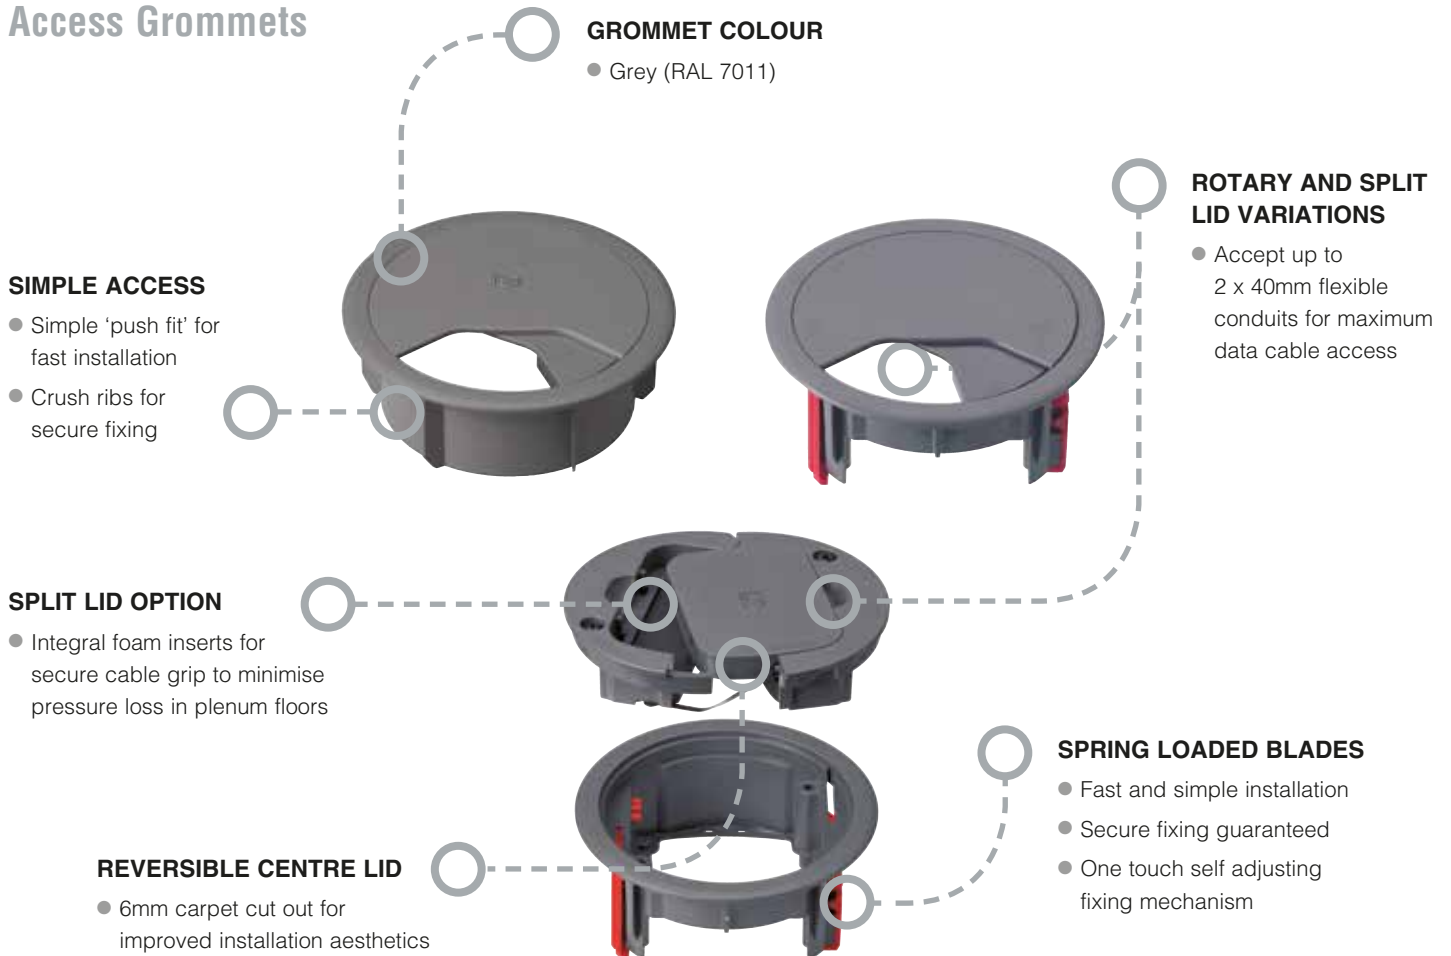

technical hotline +44 (0)1268 563720

raised floor systems

range introduction

features and benefits

Power, data and accessory grommets offer an ideal solution for a fast, simple and unobtrusive installation.

Easy to install and relocate if necessary, Grommets are ideal for use with Spider, Slab Box and DeskPod™, perfect for any office environment.

- **Rotary and split lid variations available to meet all requirements**
- **One touch self-adjusting mechanism for a fast, simple and secure installation**
- **Available in 5" and 8", grey, for flexibility of use**
- **Quality, reliability and safety come as standard**
- **5 year guarantee**

## Access Grommets

## Grommet Boxes

Grommets provide an aesthetic alternative to floorboxes and offer the additional benefits of being fast and simple to install.

- Choose from 5" or 8" grommets
- Available in Grey (GRY) only
- Range includes both Access Grommets and Serviced Grommets
- Ideal for use with Spider, DeskPod™ (8" Grommet) or Slab Box