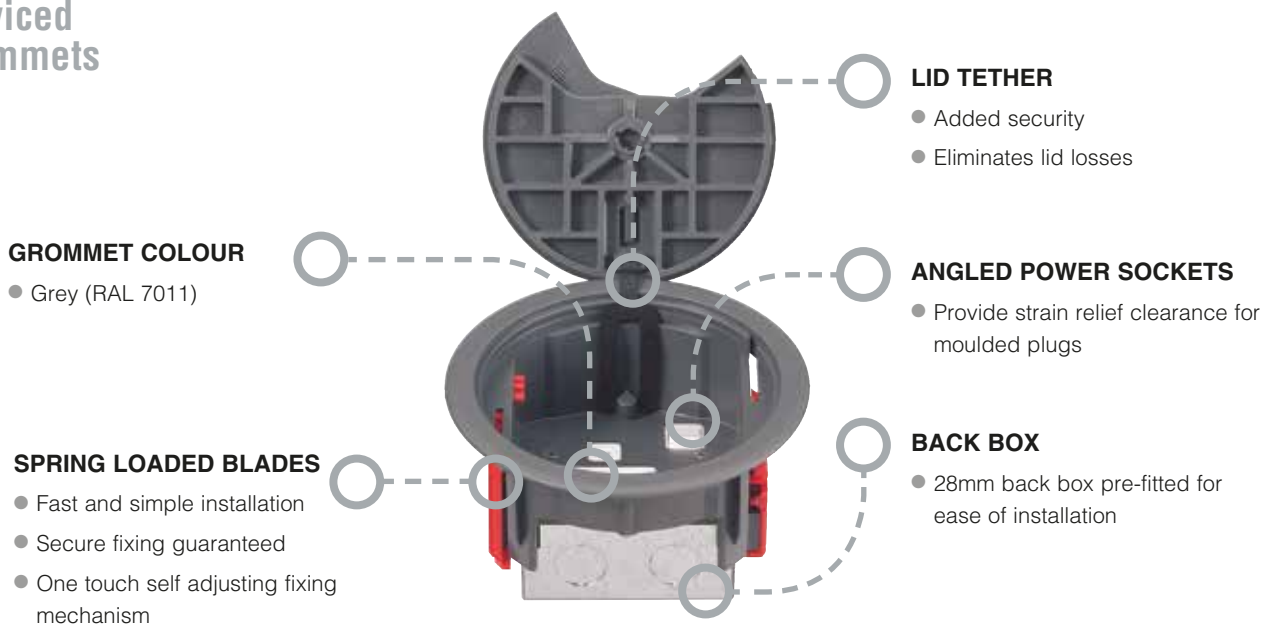

Serviced Grommets

UNSERVICED LJU6C OR EURO ACCESSORY GROMMETS ARE AVAILABLE

Compatible with MK data outlets